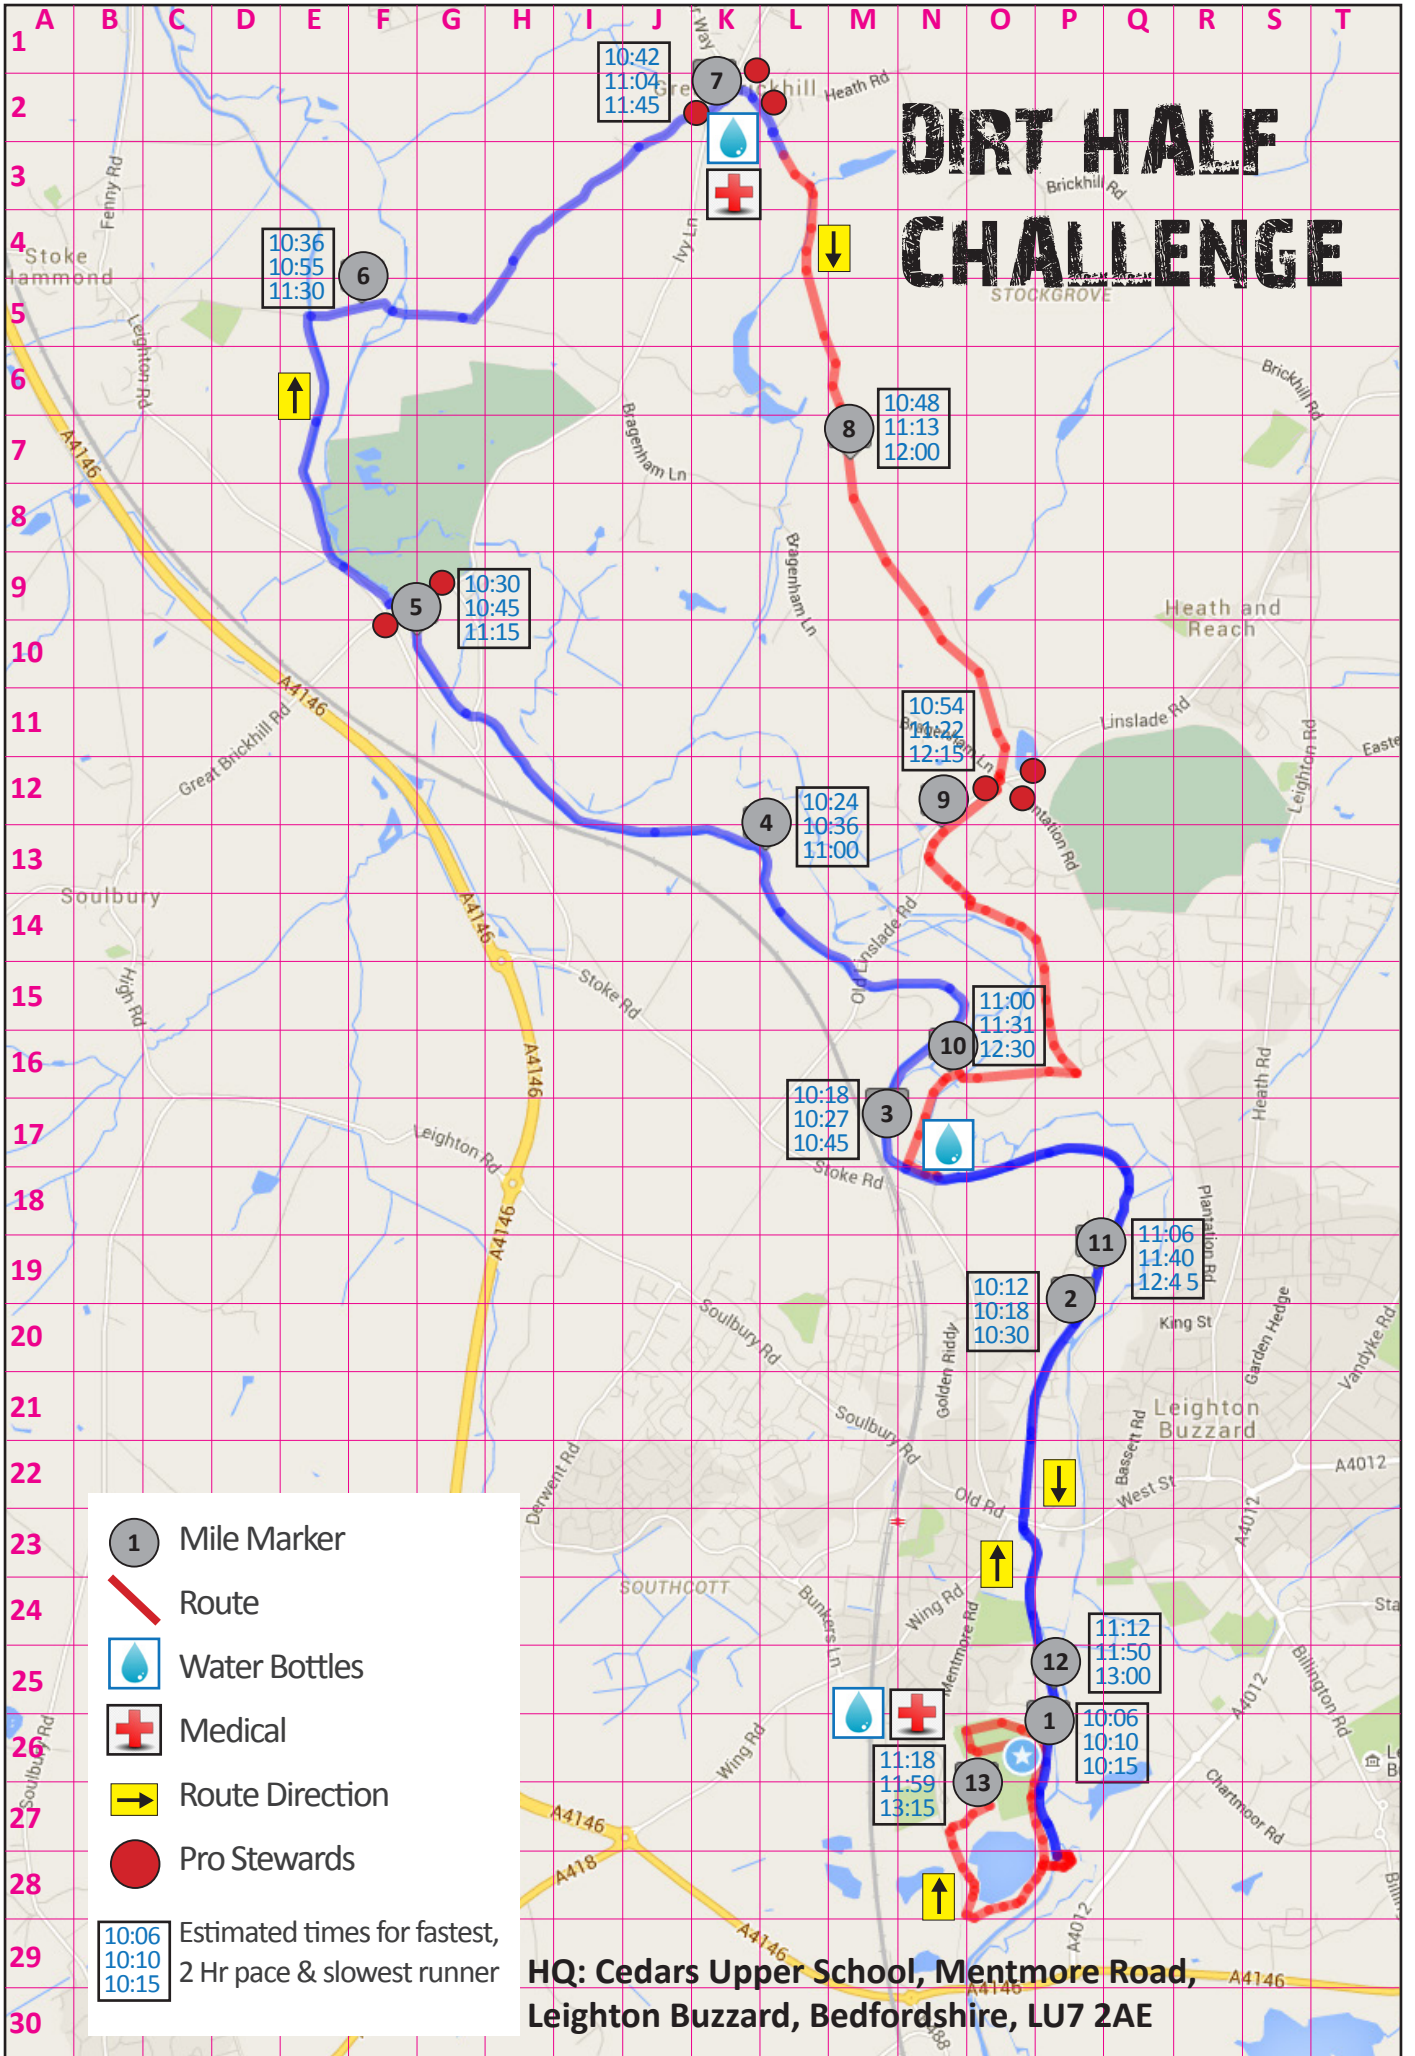

# DIRT HALF CHALLENGE

- Mile Marker
- Route
- Water Bottles
- Medical
- Route Direction
- Pro Stewards

10:06	Estimated times for fastest,
10:10	2 Hr pace & slowest runner
10:15	

**HQ: Cedars Upper School, Mentmore Road,  
Leighton Buzzard, Bedfordshire, LU7 2AE**